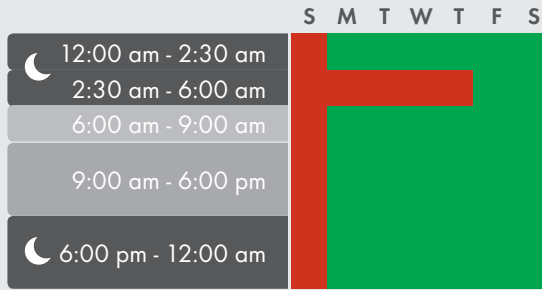

### 12 HR PARKING LOTS

Free Parking 12 Hour Maximum  
Monday - Saturday

No Late Night Parking

Monday - Thursday 2:30 am - 6am

No Public Parking Sunday

12 Hour Max No Parking

P1

Dover St. Lot  
417 King St. E