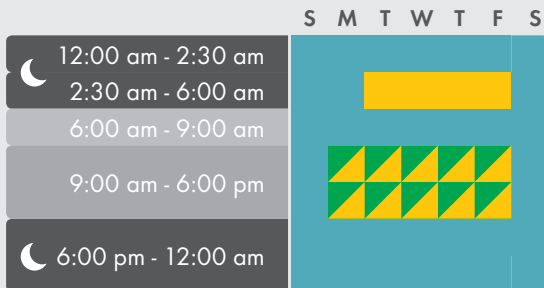

Paid $1/hr Unrestricted 2hr Free or Meters $1/hr

P5

Westminster Drive Lot
135 Westminster Dr. S

$

PAID PARKING LOTS

Paid Parking $1.25/hr
Monday - Friday 9am - 6pm

Late Night Parking $1.25/hr
Tuesday - Friday 2:30am - 6am