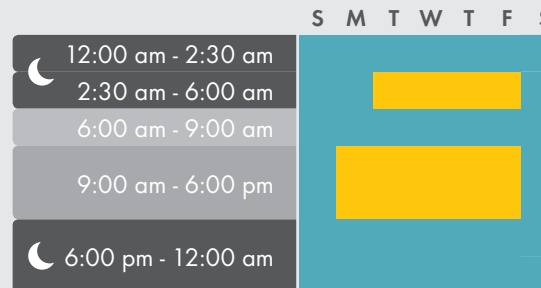

### PAID PARKING LOTS

Paid Parking \$1.25/hr  
Monday - Friday 9am - 6pm

Late Night Parking \$1.25/hr  
Tuesday - Friday 2:30am - 6am

Paid \$1.25/hr Unrestricted

P2

King St. Lot  
531 King St. E

Pay by coin, credit card and Whoosh! mobile app