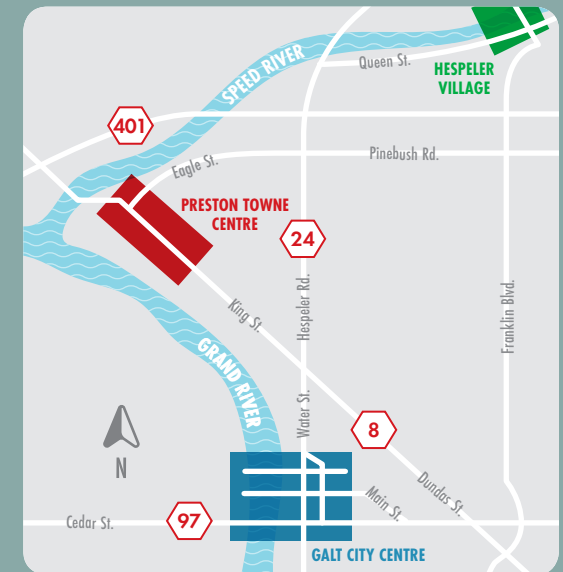

Area Overview

For more information visit: cambridge.ca/downtownparking OR Call **519-623-1340**