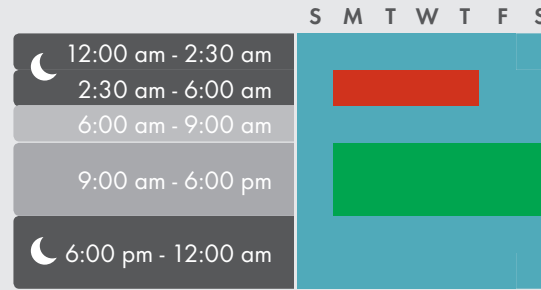

2 Hour Max No Parking Unrestricted

P3

Argyle St. Lot
139 Argyle St. S

P4

Duke St. Lot
644 Duke St.

2h $

2HR & METER PARKING LOTS

Free Parking 2 Hour Maximum
except at parking meters $1.00/hr
Monday - Friday 9am - 6pm

Late Night Parking (meters only) $1.00/hr
Tuesday - Friday 2:30am - 6am