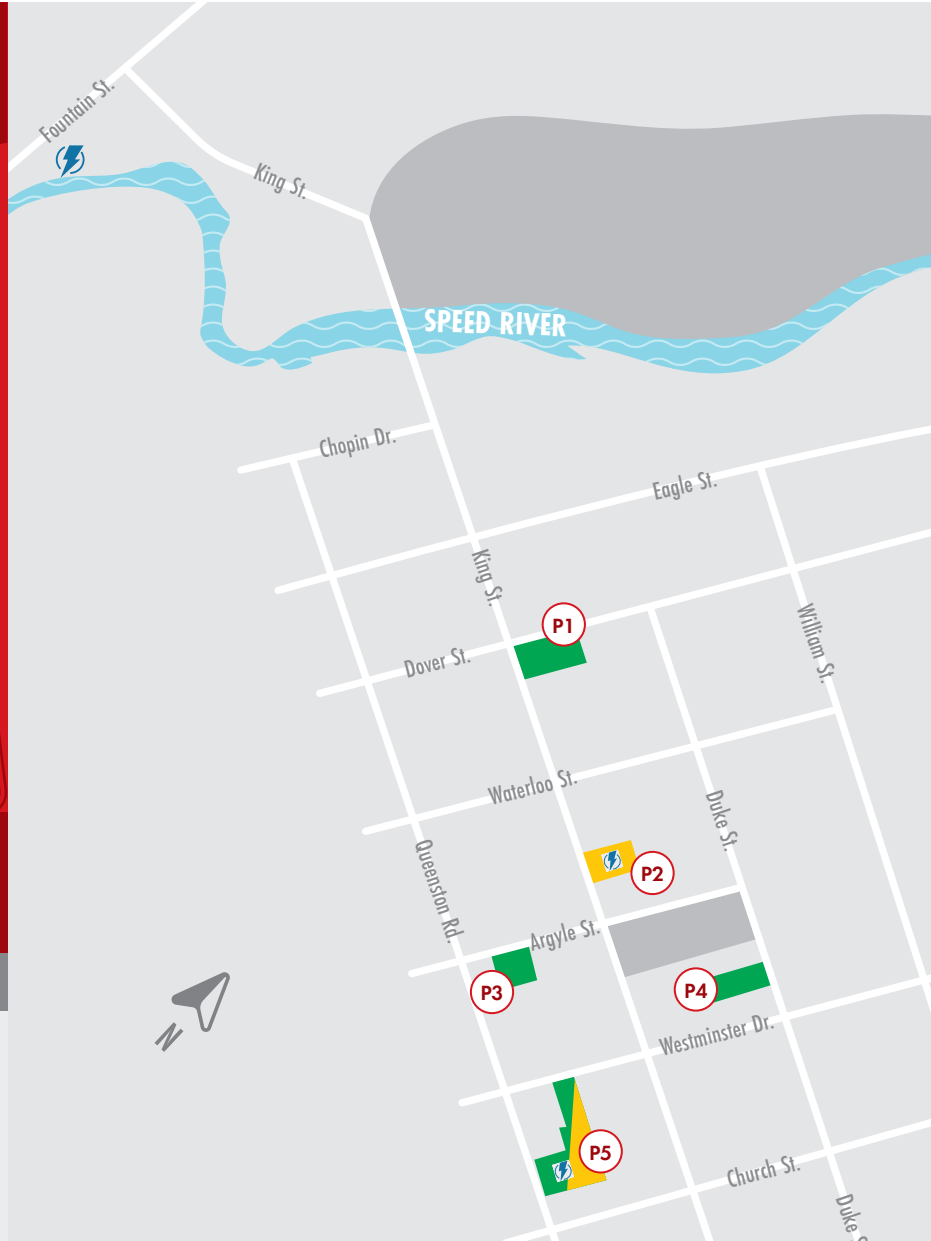

## Paid Made Easy

Pay-by-Plate

A1B 234

with

Mobile Pay App

Download now: [whooshstore.com](http://whooshstore.com) or on

## LEGEND

Time Limited Free Lots

Paid Lots

EV Charging Station

- Dover Street Lot**
- King Street Lot**
- Argyle Street Lot**
- Duke Street Lot**
- Westminster Drive Lot**

- On-Street**  
3 hour max unless otherwise posted.  
No parking 2:30 - 6am

Duke St. Lot  
644 Duke St.

2h \$

P5

Westminster Drive Lot  
135 Westminster Dr. S

\$